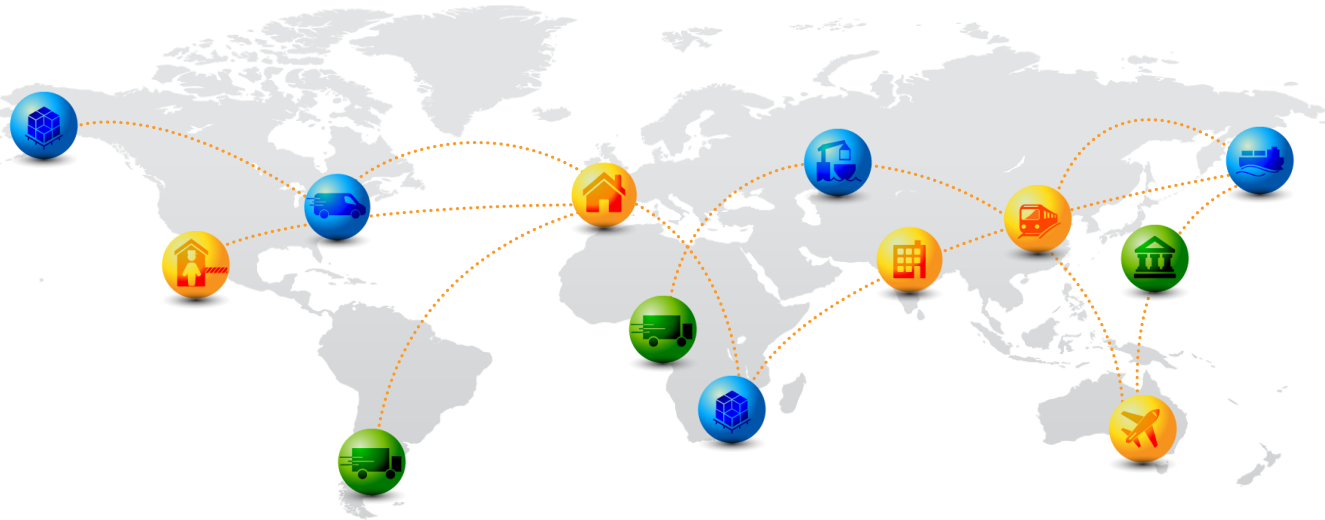

Global Logistics Solution Leader

10,000+

customers
worldwide

worldwide
presence

\$140m+

annual
revenue

800+

logistics-focused
employees

30+ quarters

of consecutive
record financial
performance

of total revenue
is dedicated
to R&D

Enabling the Global Logistics Community

172,000+

connected parties

160+

countries

50+

industry verticals

4.5 billion

messages processed/year

31.2 million

routes managed/year

Descartes Logistics Technology Platform

The Foundation: Descartes Global Logistics Network™

Many of Descartes' 4,000+ customers in Europe rely on multiple solutions as their requirements evolve

Descartes in Nederland

Lindenhof 4
3442 GT Woerden
Nederland

Uraniumweg 44
3812 RK Amersfoort
Nederland